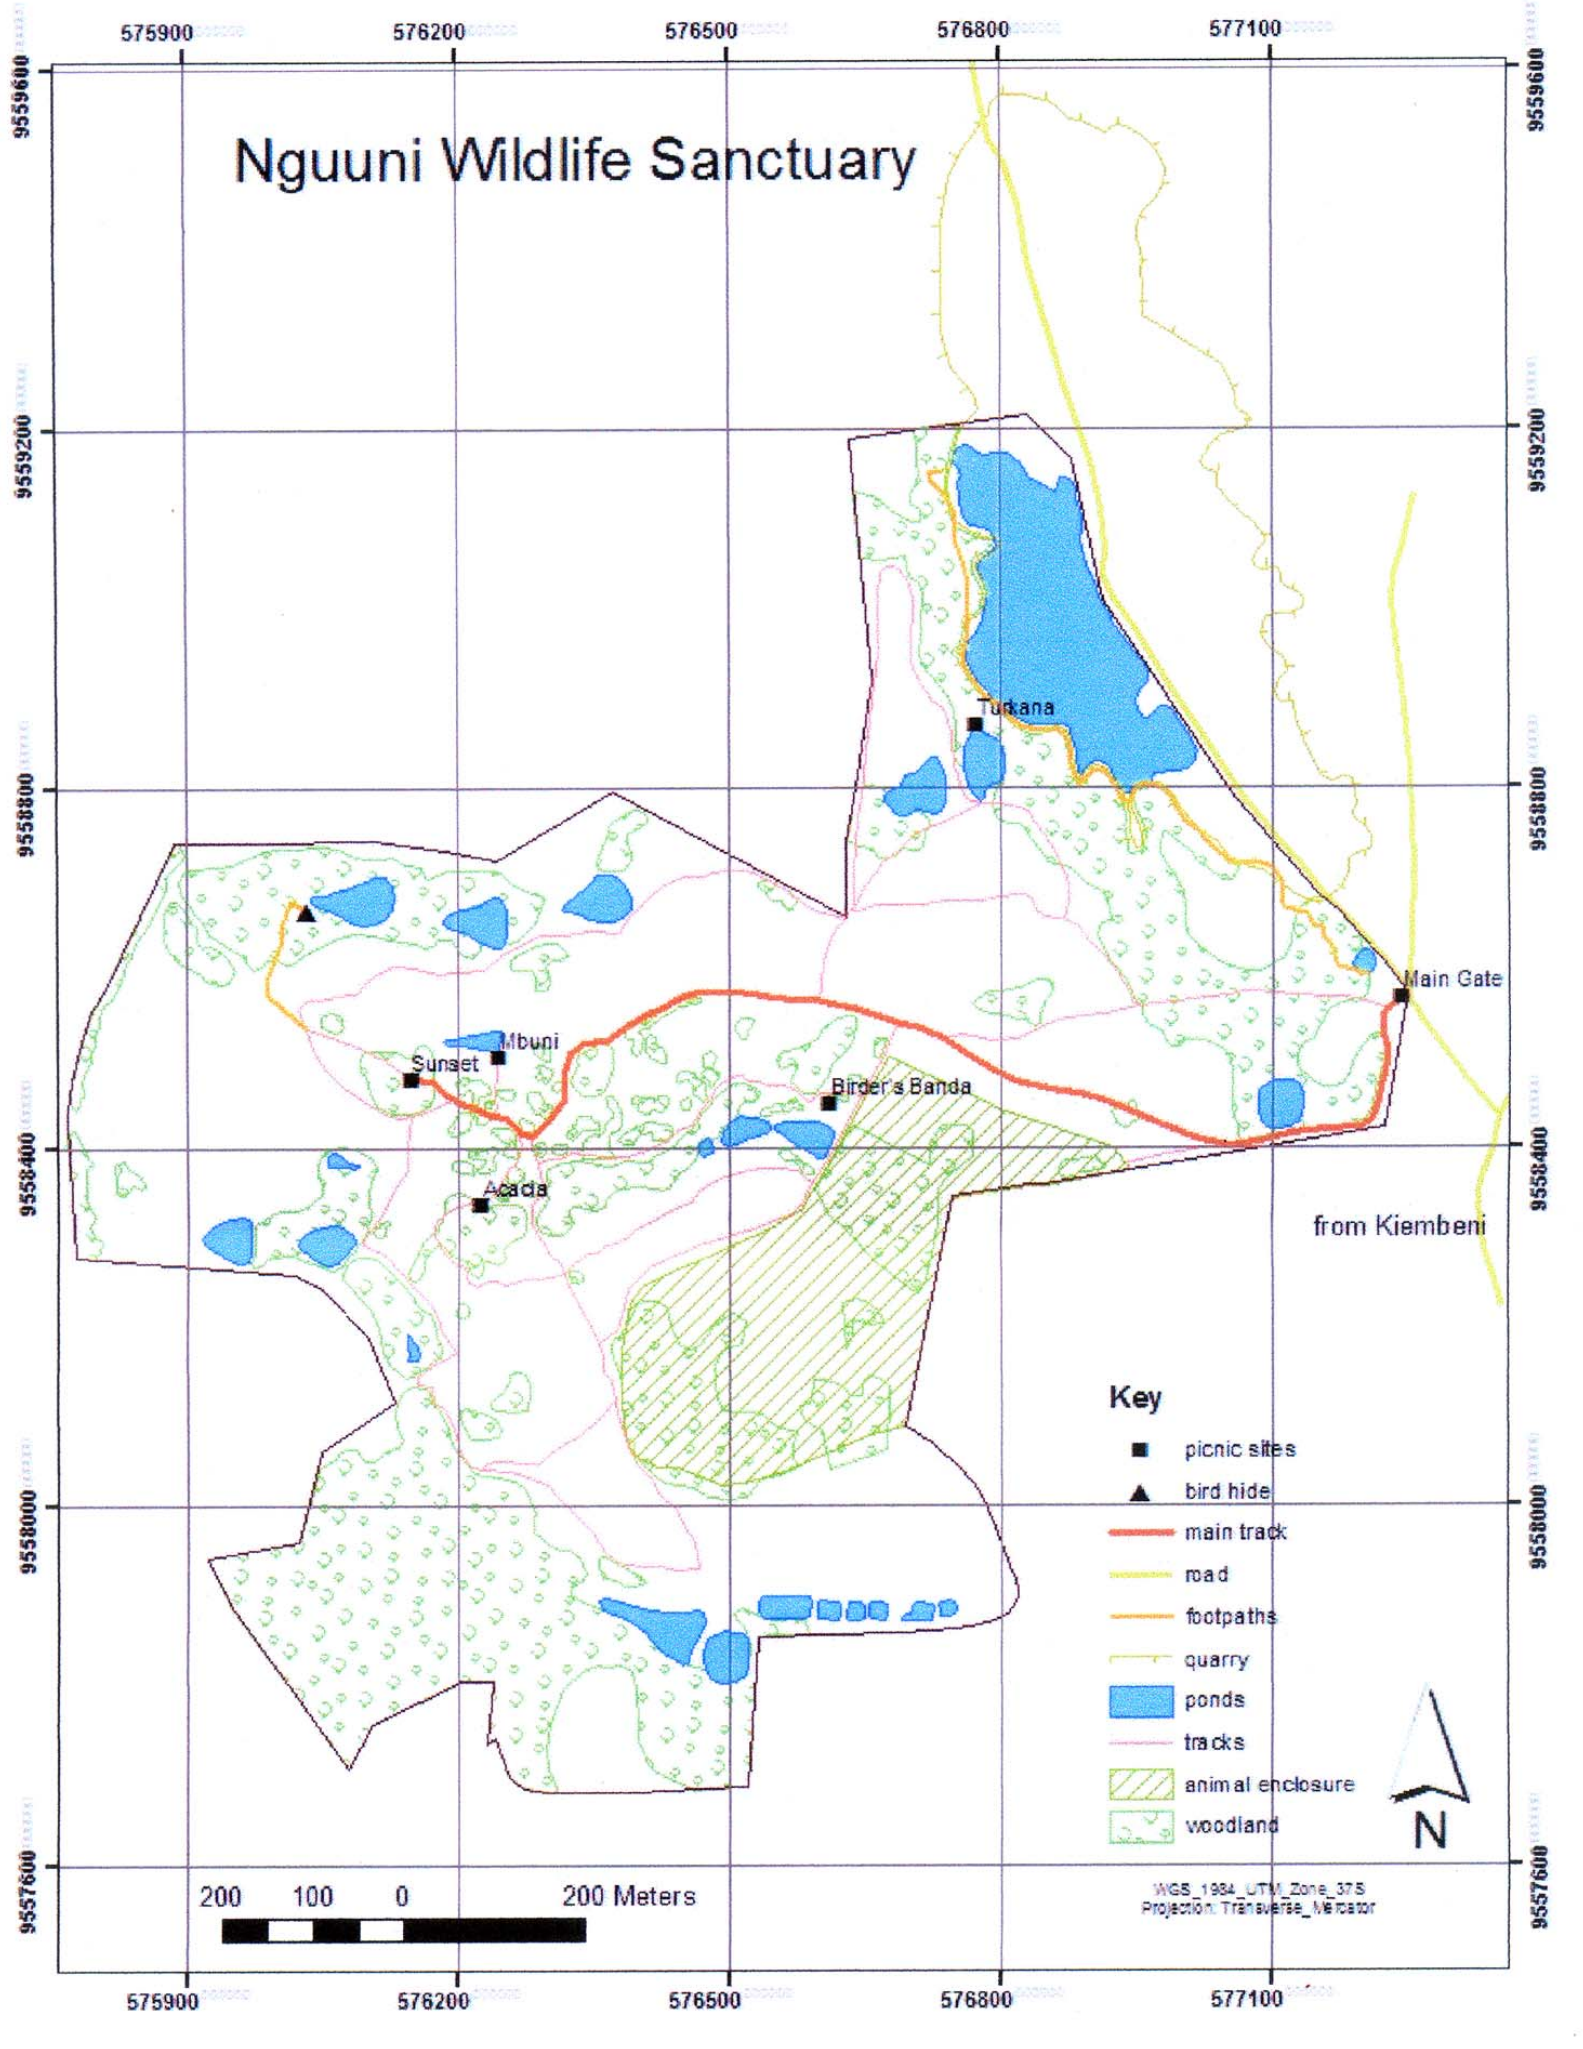

Nguuni Wildlife Sanctuary

from Kiembeni

Key

- picnic sites
- ▲ bird hide
- main track
- road
- footpaths
- quarry
- ponds
- tracks
- ▨ animal enclosure
- woodland

WGS_1984_UTM_Zone_37S
Projection: Transverse_Mercator